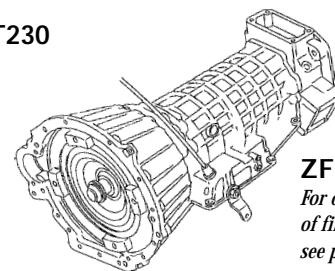

Transfer Boxes

Range Rover NAS & Discovery I

RNT012	Transfer Gearbox - IT230	\$ 2752.50
RNT012R	Transfer Gearbox - IT230 Remanufactured	\$ 1636.35

Range Rover

RNT020	Transfer Gearbox - Borg Warner	\$ 4800.00
RNT020R	Transfer Gearbox - Borg Warner Remanufactured	\$ 2575.00

ZF Automatic Gearboxes (no core charge)

Range Rover & Discovery I

RNT005	Gearbox Assembly - ZF Automatic	\$ 5270.00
RNT005R	Gearbox Assembly - ZF Automatic Remanufactured	\$ 2605.00

LT230

Borg Warner

ZF Automatic