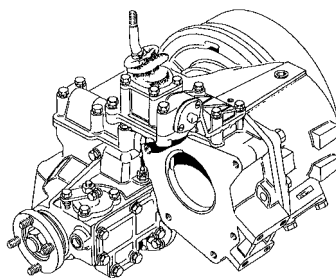

V8 Inlet Manifold / Plenum Chamber EFI

3.5 / 3.9 / 4.0 / 4.2 Litre

1.	RNM077	Stepper Motor (3.5 / 3.9 / 4.2)	\$ 146.00
	RND237	Stepper Motor (4.0 / 4.6)	\$ 246.00
2.	RNM084	Potentiometer (up to 1989)	\$ 95.00
	RNM085	Potentiometer (1989 on)	\$ 161.30
3.	RNM078	Potentiometer Gasket (3.5/3.9/4.2)	\$.65
4.	RNM086	Hose Manifold Jacket	\$ 10.75
5.	RNM082	Hose Intake Jacket (3.5L)	\$ 21.80
	RNM079	Hose Intake Jacket (3.9L)	\$ 27.50
6.	RNC049	Hose Clamp	\$ 2.40
7.	RNM109	Tamper Plug Idle Speed	\$ 2.15
8.	RNM082	Delay Valve Hose	\$ 21.80
9.	RNI025	Delay Valve Vacuum	\$ 21.50
10.	RNM095	Tee Piece & Restrictor*	\$ 33.80
11.	RNM135	Hose Plenum to Tee Piece*	\$ 7.45
12.	RNM081	Hose Flame Trap to Tee*	\$ 13.20
13.	RNM142	Vacuum to Delay Hose	\$ 15.00
14.	RNM098	Hose PCV to Manifold*	\$ 6.95
15.	RNC048	Heater Return Hose	\$ 11.50
16.	RNC043	Heater Supply Hose	\$ 17.95
17.	RNC047	Thermostat	\$ 8.80
18.	RNC040	Elbow Water Outlet	\$ 58.20
19.	RNC046	Elbow Gasket	\$ 1.95
20.	RNC057	Temp Sender (Gauge) 3.5L	\$ 45.50
	RNC035	Temp Sender (Gauge) 3.9L	\$ 11.25
	RNC036	Temp Sender (Gauge) 4.0L	\$ 13.25
21.	RNC039	Sealing Washer	\$.35
22.	RNC045	Switch Fan Temp	\$ 27.75
23.	RNC023	Copper Washer	\$ 1.75
24.	RNM134	Sensor Coolant(ECU)	\$ 19.75
25.	RNH032	Washer	\$.40
*	RNK110	Emission Kit (includes * items)	\$ 61.00

Transfer Boxes

Range Rover NAS & Discovery I

RNT012	Transfer Gearbox - IT230	\$ 2752.50
RNT012R	Transfer Gearbox - IT230 Remanufactured	\$ 1636.35

Range Rover

RNT020	Transfer Gearbox - Borg Warner	\$ 4800.00
RNT020R	Transfer Gearbox - Borg Warner Remanufactured	\$ 2575.00

ZF Automatic Gearboxes (no core charge)

Range Rover & Discovery I

RNT005	Gearbox Assembly - ZF Automatic	\$ 5270.00
RNT005R	Gearbox Assembly - ZF Automatic Remanufactured	\$ 2605.00

LT230

Borg Warner

ZF Automatic