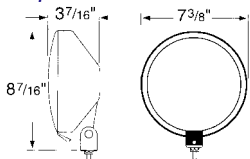

Hella 1000 Expedition Series

Hella 1000 Black Magic

New black optics technology creates a wild, all black look. Serious style enthusiasts will love it! All black when "off" - a brilliant, enhanced-focus beam when "on". Includes wiring harness.

- RNC680 **Hella Rallye 1000 Black Magic Kit** $255.00
- RNC705 **Stone Shield** $15.50ea
- RNC698 **Clear Cover** $13.50ea