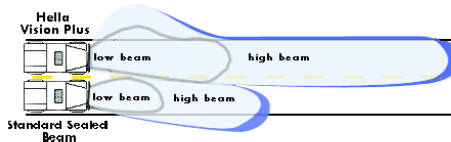

Replacement Headlamp Bulbs

- RNE880 **H4 1R Genuine Xenon Bulb Set** $ 31.00 pr
- RNE869* **H4 80w low/100w high** $ 14.50 ea
- RNE852* **H4 55w low/100w high** $ 13.75 ea

*RNE869, RNE852 must use additional relays.