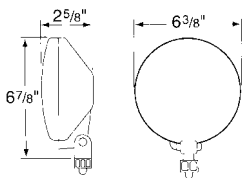

PIAA

PIAA 80 PRO XT

These 120 watt phasers measure only 7" diameter, but provide an enormous amount of light. Perfect for the brush bar that sits only inches away from the grille - or anywhere that space is limited. Impressive quality and a complete kit that includes both lamps, wiring harness and protective covers. Other PIAA lights are available, please call. **PIA8362 $339.00**

Hella

Hella Xenon Rallye 4000 HID Lamp
RND240 $725.00ea

Hella Xenon Rallye 2100 HID Lamp
RND239 $695.00ea

Hella Xenon HID Lamps are also available in the Rallye 1000 Sizes.

Hella 1000 Expedition Series

Hella 1000 Black Magic

New black optics technology creates a wild, all black look. Serious style enthusiasts will love it! All black when "off" - a brilliant, enhanced-focus beam when "on". Includes wiring harness.

- RNC680 **Hella Rallye 1000 Black Magic Kit** $255.00
- RNC705 **Stone Shield** $15.50ea
- RNC698 **Clear Cover** $13.50ea

Hella Rallye 1000 Black Magic Kit with Land Rover Grills & 100w Blue Ion Bulbs

RNK5804 $335.75

Hella Vision Plus

Vision Plus Headlamp Conversion

High performance European headlamp technology in a "street legal D.O.T." version. Most powerful, legally approved headlamp on the market. These headlamps provide a precise, focused beam pattern that turns night into day! A direct replacement for factory headlamps on all Range Rover Classic models. 60 watt high beam / 55 watt low beam Hella Vision Plus

RNC673 $48.50ea

Replacement Headlamp Bulbs

- RNE880 **H4 1R Genuine Xenon Bulb Set** $ 31.00 pr
- RNE869* **H4 80w low/100w high** $ 14.50 ea
- RNE852* **H4 55w low/100w high** $ 13.75 ea

*RNE869, RNE852 must use additional relays.

Hella 500 Expedition Series

Hella 500