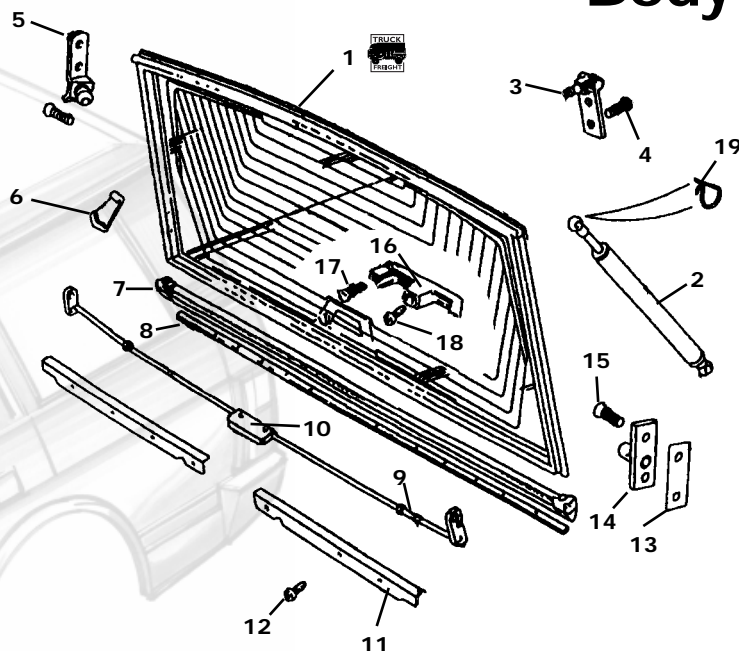

Range Rover Classic Upper Tailgate

1. RNB163	Tailgate Assembly (Without Stop Lamp) (Up to JA351032)	\$695.00
RNE794	Tailgate Assembly (Without Stop Lamp) (From KA351033)	\$1029.00
RNB166	Tailgate Assembly (With Stop Lamp) (From PA624756 to RA647644)	\$1089.00
RNB171	Tailgate Assembly (With Stop Lamp) (From PA624756 through 1995)	\$665.00
2. RNE795	Gas Spring	\$ 35.50
3. RNE778	Hinge LH	\$ 56.00
RNE768	Hinge RH	\$ 56.00
4. RNE796	Screw	\$.80
5. RNE759	Bracket Support (Up to JA351032) LH	\$ 16.20
RNB264	Bracket Support (Up to JA351032) RH	\$ 16.20
RNE771	Bracket Support (From KA351033) LH	\$ 16.22
RNE765	Bracket Support (From KA351033) RH	\$ 15.00
6. RNE797	Clip	\$ 5.05
7. RNE781	Seal	\$ 88.75
8. RNE764	Retainer	\$ 25.60
9. RNB179	Lock Extension (Up to LA415633) LH	\$ 40.50
RNB181	Lock Extension (Up to LA415633) RH	\$ 40.50
RNB179	Lock Extension (From LA415634) LH	\$ 40.50
RNB181	Lock Extension (From LA415634) RH	\$ 40.50
10. RNB189	Lock	\$ 30.25
11. RNB201	Lock Cover LH	\$ 20.50
RNB270	Lock Cover RH	\$ 20.50
RNB274	Lock Cover (From KA35103)	\$ 24.60
12. RNB271	Screw	\$.80
13. RNB260	Shim	\$ 1.50