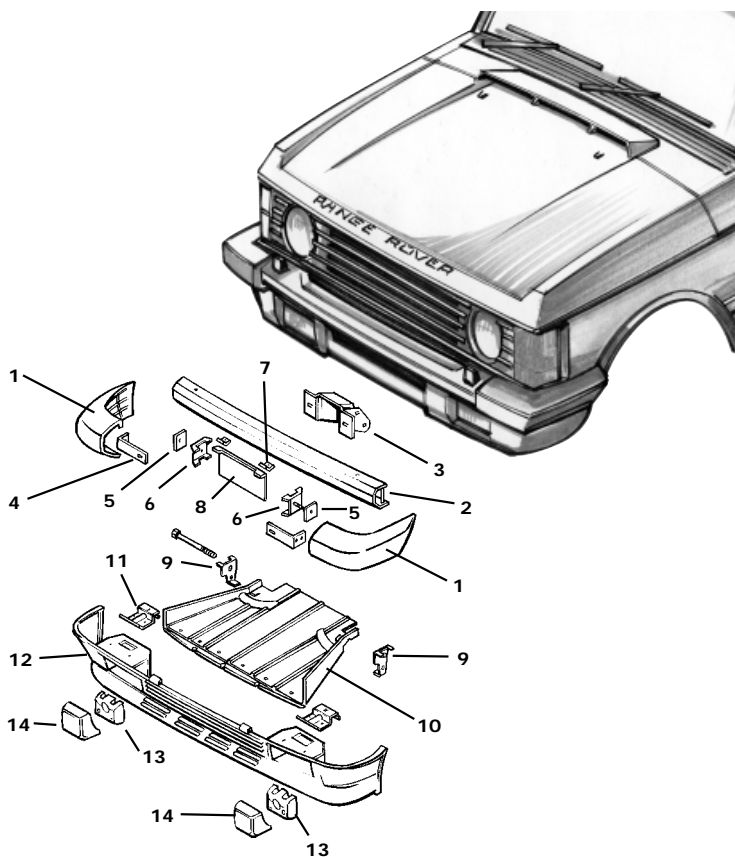

RNB080	Rear Bumper Capping	LH	$ 59.50
RNB162	Rear Bumper Capping	RH	$ 59.50

for fast service 800 403-7591

802 879-0032

FAX 24 Hours (802) 879-9152 • www.roversnorth.com • Hours: Mon-Fri 8:00-5:30; Sat 8:30-12:30 EST