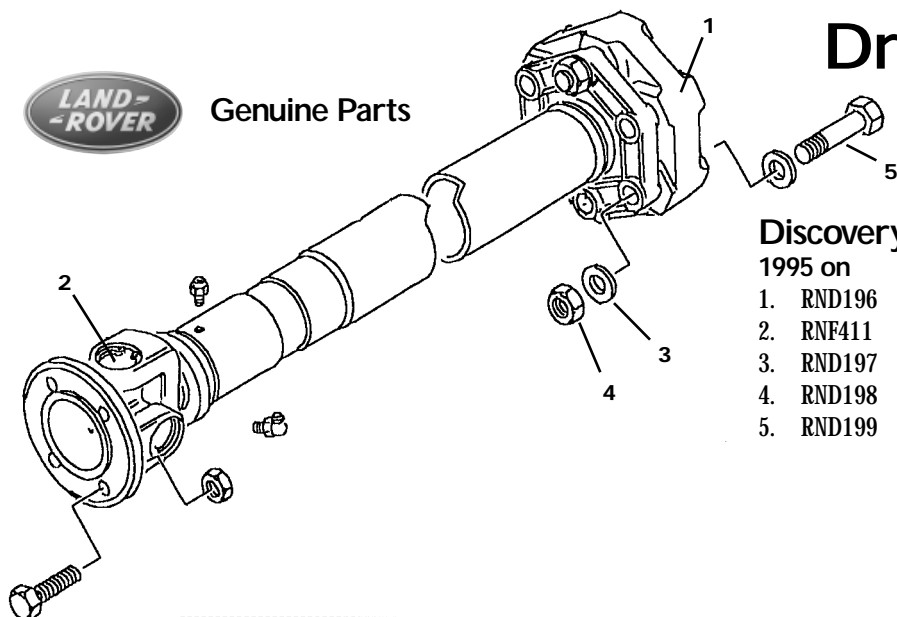

## Discovery Rear Axle - Propeller Shaft Rear 1995 on

1.	RND196	Coupling Rear Prop Shaft	\$ 69.50
2.	RNF411	U Joint Prop Shaft (2 req'd)	\$ 79.00
3.	RND197	Washer Plain, 12mm (12 req'd)	\$ 1.95
4.	RND198	Locknut Prop Shaft (6 req'd)	\$ 2.55
5.	RND199	Bolt (6 req'd)	\$ 3.50