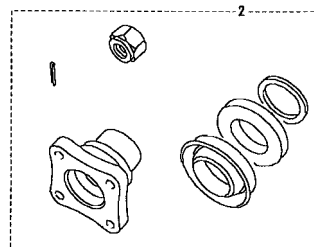

Discovery Rear Axle - Differential - Flange Kits 1995 on

1.	RND205	Flange Kit Differential Pinion	$ 54.73
2.	RNF333	Flange Kit Differential Pinion	$ 79.50

Range Rover Classic - Body Front

1.	RNB231	Bumper Capping	LH	$ 69.50
	RNB232	Bumper Capping	RH	$ 69.50
	RNB303	Edge clip for bumper capping		$ .80
2.	RNB186	Bumper Black		$ 259.00
	RNB240	Bumper Chrome		$ 829.00
3.	RNB220	Mounting Bracket	LH	$ 16.75
	RNB221	Mounting Bracket	RH	$ 16.75
4.	RNB244	Mounting Bracket	LH	$ 5.75
	RNB245	Mounting Bracket	RH	$ 5.75
5.	RNB140	Pad		$ 1.00
6.	RNB234	Mounting Bracket		$ 5.75
7.	RNB239	Mounting Bracket		$ 1.35
8.	RNB223	Support Number Plate		$ 15.75
9.	RNB187	Mounting Bracket		$ 3.75
10.	RNB227	Engine Tray		$ 185.00
11.	RNB224	Mounting Bracket	LH	$ 17.25
	RNB225	Mounting Bracket	RH	$ 17.25
12.	RNB230	Spoiler		$ 233.50
13.	RNB215	Foam Insert, Crush Can	LH	$ 8.50
	RNB216	Foam Insert, Crush Can	RH	$ 8.50
14.	RNB258	Crush Can Cover	LH	$ 24.50
	RNB259	Crush Can Cover	RH	$ 22.50