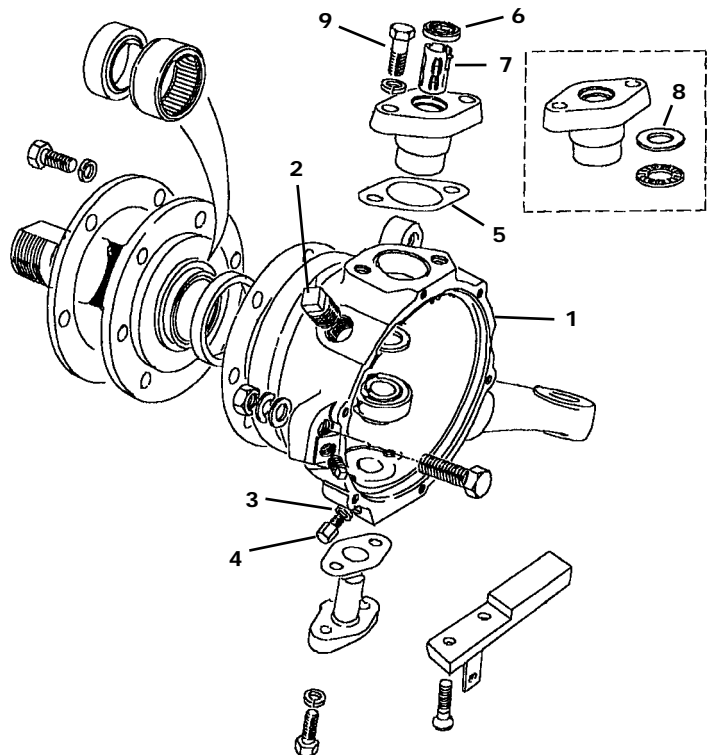

Drivetrain - Discovery

Discovery Front Axle Drive Shaft

1995 on

1.	RNE216	Halfshaft & CV Joint LH	\$579.00
	RNE215	Halfshaft & CV Joint RH	\$466.00
2.	RND200	Halfshaft Front LH	\$215.60
3.	RND201	CV Joint (2 req'd)	\$470.00
4.	RNX031	Spacer Halfshaft Non-ABS (2 req'd)	\$ 14.75
5.	RNX020	Circlip CV Joint ABS	\$ 2.00
6.	RNX019	Swivel Ball Grease Style (2 req'd)	\$285.00
	RNX039	Grease Pack Swivel Ball (2 req'd)	\$ 10.75
7.	RNX022	Bolt Swivel Housing (12 req'd)	\$ 1.25
	RND202	Dowel Bolt Swivel Ball (2 req'd)	\$ 3.17
8.	RNX023	Washer (14 req'd)	\$.60
9.	RNE218	Oil Seal Halfshaft Front (2 req'd)	\$ 3.70
10.	RNX024	Gasket SPH (2 req'd)	\$ 1.25
11.	RNX029	Oil Seal SPH (2 req'd)	\$ 14.70
12.	RNX040	Circlip Salisbury Axle (2 req'd)	\$ 1.00
13.	RNX021	Hub Cap LR Logo (2 req'd)	\$ 1.75

Genuine Hub & Swivel Ball Seal Kits

Includes: Land Rover Genuine Parts hub seal, hub gasket and locker for hub nut (for one wheel).

RNK5623	Hub Seal Kit Discovery I	\$ 6.40
RNK5614	Swivel Seal Kit, Discovery I	\$ 18.50

Swivel Ball Grease Package

Special Land Rover Grease. Each package does one swivel ball RNX039 \$ 10.75

Hylomar Sealer

The official sealer used by Land Rover during assembly. Supplied in 3.5 oz. tubes.

RNA681 \$8.25

Discovery Swivel Pin Housing

1.	RNE224	Housing Swivel Ball LH	\$259.00
	RNE225	Housing Swivel Ball RH	\$259.00
	RNX039	Grease Pack Swivel Ball	\$ 10.75
2.	RNS105	Filler Plug SPH/Trans (2 req'd)	\$ 4.95
3.	RNS090	Washer SPH Drain Plug (2 req'd)	\$.45
4.	RNC061	Drain Plug SPH (2 req'd)	\$ 1.25
5.	RNS097	Shim .003" Top Pin ABS (2 req'd)	\$.70
	RNS098	Shim .005" Top Pin ABS (2 req'd)	\$ 1.35
	RNS099	Shim .010" Top Pin ABS (2 req'd)	\$.45
	RNS100	Shim .030" Top Pin ABS (2 req'd)	\$.65
6.	RNS108	Oil Seal	\$ 9.00
7.	RNS106	Bushing ABS Sensor	\$ 23.50
8.	RNS107	Thrust Washer SPH ABS (2 req'd)	\$ 1.50
9.	RND204	Bolt (4 req'd)	\$ 1.39