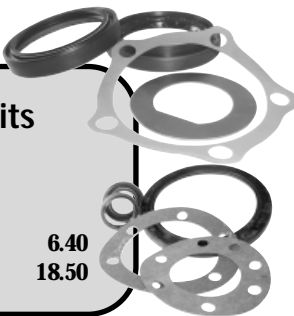

Drivetrain - Discovery

Discovery Front Axle Drive Shaft

1995 on

1.	RNE216	Halfshaft & CV Joint LH	\$579.00
	RNE215	Halfshaft & CV Joint RH	\$466.00
2.	RND200	Halfshaft Front LH	\$215.60
3.	RND201	CV Joint (2 req'd)	\$470.00
4.	RNX031	Spacer Halfshaft Non-ABS (2 req'd)	\$ 14.75
5.	RNX020	Circlip CV Joint ABS	\$ 2.00
6.	RNX019	Swivel Ball Grease Style (2 req'd)	\$285.00
	RNX039	Grease Pack Swivel Ball (2 req'd)	\$ 10.75
7.	RNX022	Bolt Swivel Housing (12 req'd)	\$ 1.25
	RND202	Dowel Bolt Swivel Ball (2 req'd)	\$ 3.17
8.	RNX023	Washer (14 req'd)	\$.60
9.	RNE218	Oil Seal Halfshaft Front (2 req'd)	\$ 3.70
10.	RNX024	Gasket SPH (2 req'd)	\$ 1.25
11.	RNX029	Oil Seal SPH (2 req'd)	\$ 14.70
12.	RNX040	Circlip Salisbury Axle (2 req'd)	\$ 1.00
13.	RNX021	Hub Cap LR Logo (2 req'd)	\$ 1.75

Genuine Hub & Swivel Ball Seal Kits

Includes: Land Rover Genuine Parts hub seal, hub gasket and locker for hub nut (for one wheel).

RNK5623	Hub Seal Kit Discovery I	\$ 6.40
RNK5614	Swivel Seal Kit, Discovery I	\$ 18.50

Swivel Ball Grease Package

Special Land Rover Grease. Each package does one swivel ball RNX039 \$ 10.75

Hylomar Sealer

The official sealer used by Land Rover during assembly. Supplied in 3.5 oz. tubes.

RNA681 \$8.25