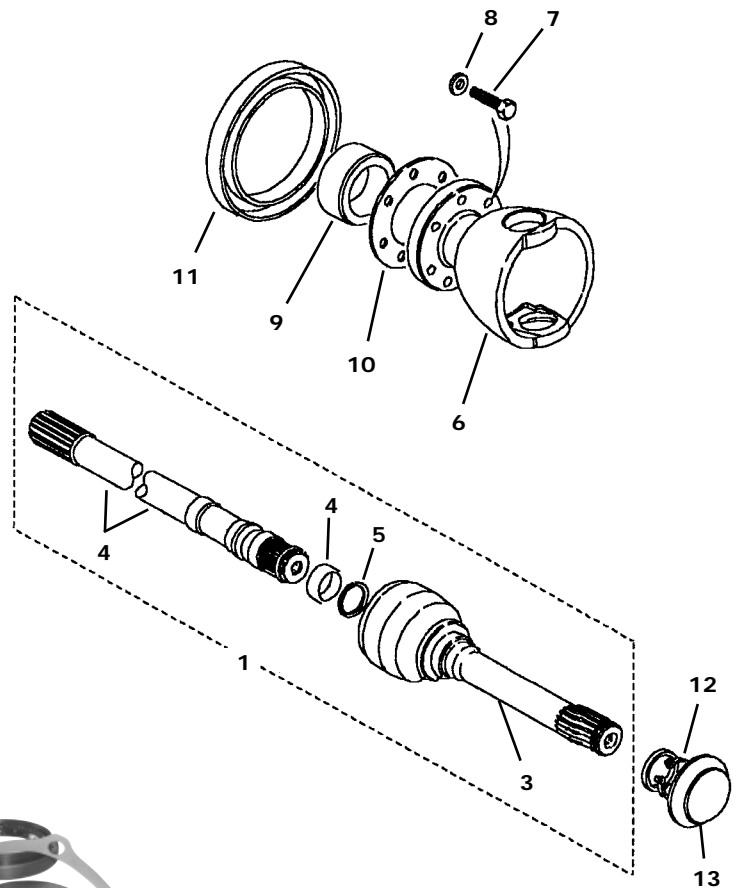

Drivetrain - Discovery

Discovery Front Axle Drive Shaft

1995 on

1.	RNE216	Halfshaft & CV Joint LH	\$579.00
	RNE215	Halfshaft & CV Joint RH	\$466.00
2.	RND200	Halfshaft Front LH	\$215.60
3.	RND201	CV Joint (2 req'd)	\$470.00
4.	RNX031	Spacer Halfshaft Non-ABS (2 req'd)	\$ 14.75
5.	RNX020	Circlip CV Joint ABS	\$ 2.00
6.	RNX019	Swivel Ball Grease Style (2 req'd)	\$285.00
	RNX039	Grease Pack Swivel Ball (2 req'd)	\$ 10.75
7.	RNX022	Bolt Swivel Housing (12 req'd)	\$ 1.25
	RND202	Dowel Bolt Swivel Ball (2 req'd)	\$ 3.17
8.	RNX023	Washer (14 req'd)	\$.60
9.	RNE218	Oil Seal Halfshaft Front (2 req'd)	\$ 3.70
10.	RNX024	Gasket SPH (2 req'd)	\$ 1.25
11.	RNX029	Oil Seal SPH (2 req'd)	\$ 14.70
12.	RNX040	Circlip Salisbury Axle (2 req'd)	\$ 1.00
13.	RNX021	Hub Cap LR Logo (2 req'd)	\$ 1.75

Genuine Hub & Swivel Ball Seal Kits

Includes: Land Rover Genuine Parts hub seal, hub gasket and locker for hub nut (for one wheel).

RNK5623	Hub Seal Kit Discovery I	\$ 6.40
RNK5614	Swivel Seal Kit, Discovery I	\$ 18.50

Swivel Ball Grease Package

Special Land Rover Grease. Each package does one swivel ball RNX039 \$ 10.75

Hylomar Sealer

The official sealer used by Land Rover during assembly. Supplied in 3.5 oz. tubes.

RNA681 \$8.25