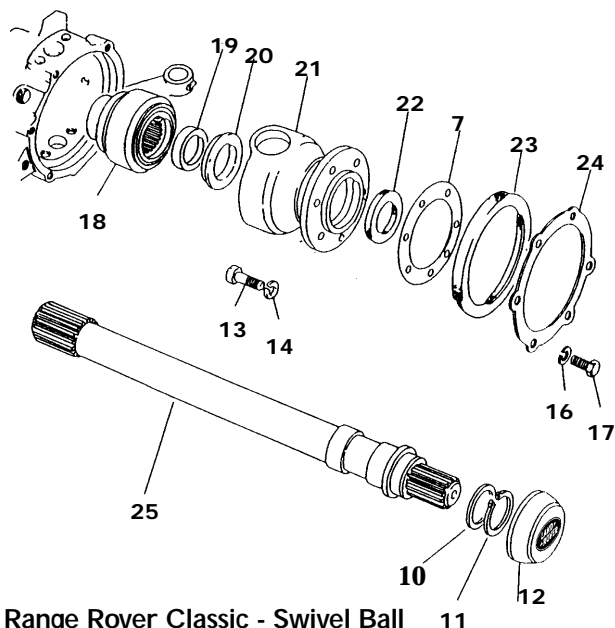

# Drivetrain - Range Rover Classic

Range Rover Classic - Swivel Ball Assembly - ABS Models

Range Rover Classic - Swivel Ball Assembly - Non ABS Models

## Range Rover Classic Swivel Ball Assembly ABS Models

1.	RNX001	CV Joint	\$ 443.00
2.	RNX020	Circlip	\$ 2.00
3.	RNX031	Distance Sleeve	\$ 14.75
4.	RNX038	Bushing for Top Pin	\$ 47.50
5.	RNX019	Swivel Ball ABS	\$ 285.00
6.	RNX035	Oil Seal	\$ 7.50
7.	RNX024	Gasket	\$ 1.25
8.	RNX029	Oil Seal for Swivel Ball	\$ 14.70
9.	Front Half Axle Inner		
	RNX017	Right	\$ 175.00
	RNX018	Left	\$ 245.00
10.	Shims		
	RNX006	.450	\$ 1.90
	RNX007	.600	\$ 4.25
	RNX008	.750	\$ 4.25
	RNX009	.900	\$ 4.25
	RNX010	1.050	\$ 6.50
	RNX011	1.200	\$ 3.25
	RNX012	1.350	\$ 4.25
	RNX013	1.500	\$ 3.25
	RNX014	1.650	\$ 3.25
11.	RNX040	Circlip	\$ 1.00
12.	RNX021	Plastic Cap with LR Logo	\$ 1.75
13.	RNX022	Bolt Swivel Ball to Axle Housing	\$ 1.25
14.	RNX023	Washer	\$ .60
15.	RNX034	Washer	\$ .80
16.	RNX015	Locker	\$ .10
17.	RNX016	Bolt Seal Retainer to Swivel Housing	\$ .75

## Swivel Ball Assembly Non ABS Models

18.	CV Joint		
	RNX004	Suffix A Axles only	\$ 279.75
	RNX005	Suffix B Axles on	\$ 355.00
19.	Spacer		
	RNX030	Suffix A Axles	\$ 4.25
	RNX031	Suffix B Axles on	\$ 14.75
20.	RNX037	Distance Sleeve	\$ 4.75
21.	RNX026	Swivel Ball	\$ 275.00
22.	RNX035	Oil Seal	\$ 7.50
23.	Oil Seal for Swivel Ball		
	RNX028	12.5mm thick	\$ 29.75
	RNX029	9.0 mm thick	\$ 14.70
24.	RNX036	Seal Retainer	\$ 6.00
25.	Front Half Axle Inner		
	RNX032	Right	\$ 231.50
	RNX033	Left	\$ 245.25

### Genuine Swivel Ball Seal Kits

Includes: Land Rover Genuine Parts seals and gaskets for replacing leaking swivel ball seals.

RNK5610	Non ABS Range Rover with 9mm seal	\$ 18.50
RNK5611	Non ABS Range Rover with 12mm seal	\$ 38.50
RNK5612	ABS Range Rover	\$ 29.50