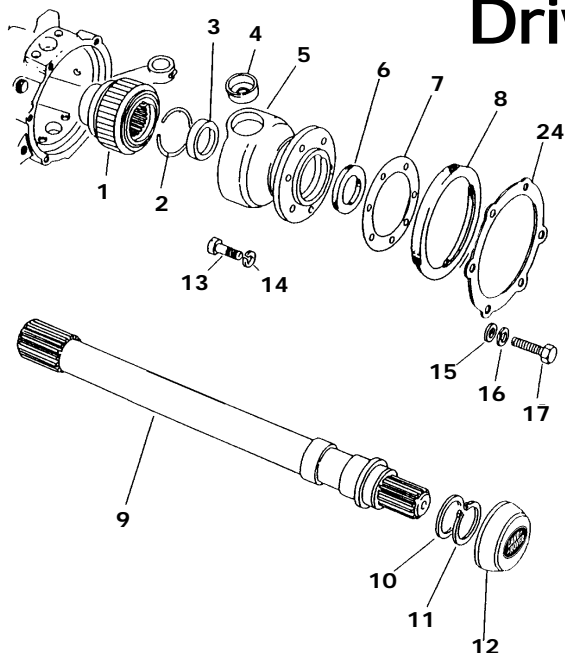

# Drivetrain - Range Rover Classic

Range Rover Classic - Swivel Ball Assembly - ABS Models

Range Rover Classic - Swivel Ball Assembly - Non ABS Models

## Range Rover Classic Swivel Ball Assembly ABS Models

1.	RNX001	CV Joint	\$ 443.00
2.	RNX020	Circlip	\$ 2.00
3.	RNX031	Distance Sleeve	\$ 14.75
4.	RNX038	Bushing for Top Pin	\$ 47.50
5.	RNX019	Swivel Ball ABS	\$ 285.00
6.	RNX035	Oil Seal	\$ 7.50
7.	RNX024	Gasket	\$ 1.25
8.	RNX029	Oil Seal for Swivel Ball	\$ 14.70
9.	Front Half Axle Inner		
	RNX017	Right	\$ 175.00
	RNX018	Left	\$ 245.00
10.	Shims		
	RNX006	.450	\$ 1.90
	RNX007	.600	\$ 4.25
	RNX008	.750	\$ 4.25
	RNX009	.900	\$ 4.25
	RNX010	1.050	\$ 6.50
	RNX011	1.200	\$ 3.25
	RNX012	1.350	\$ 4.25
	RNX013	1.500	\$ 3.25
	RNX014	1.650	\$ 3.25
11.	RNX040	Circlip	\$ 1.00
12.	RNX021	Plastic Cap with LR Logo	\$ 1.75
13.	RNX022	Bolt Swivel Ball to Axle Housing	\$ 1.25
14.	RNX023	Washer	\$ .60
15.	RNX034	Washer	\$ .80
16.	RNX015	Locker	\$ .10
17.	RNX016	Bolt Seal Retainer to Swivel Housing	\$ .75

## Swivel Ball Assembly Non ABS Models

18.	CV Joint		
	RNX004	Suffix A Axles only	\$ 279.75
	RNX005	Suffix B Axles on	\$ 355.00
19.	Spacer		
	RNX030	Suffix A Axles	\$ 4.25
	RNX031	Suffix B Axles on	\$ 14.75
20.	RNX037	Distance Sleeve	\$ 4.75
21.	RNX026	Swivel Ball	\$ 275.00
22.	RNX035	Oil Seal	\$ 7.50
23.	Oil Seal for Swivel Ball		
	RNX028	12.5mm thick	\$ 29.75
	RNX029	9.0 mm thick	\$ 14.70
24.	RNX036	Seal Retainer	\$ 6.00
25.	Front Half Axle Inner		
	RNX032	Right	\$ 231.50
	RNX033	Left	\$ 245.25

### Genuine Swivel Ball Seal Kits

Includes: Land Rover Genuine Parts seals and gaskets for replacing leaking swivel ball seals.

RNK5610	Non ABS Range Rover with 9mm seal	\$ 18.50
RNK5611	Non ABS Range Rover with 12mm seal	\$ 38.50
RNK5612	ABS Range Rover	\$ 29.50