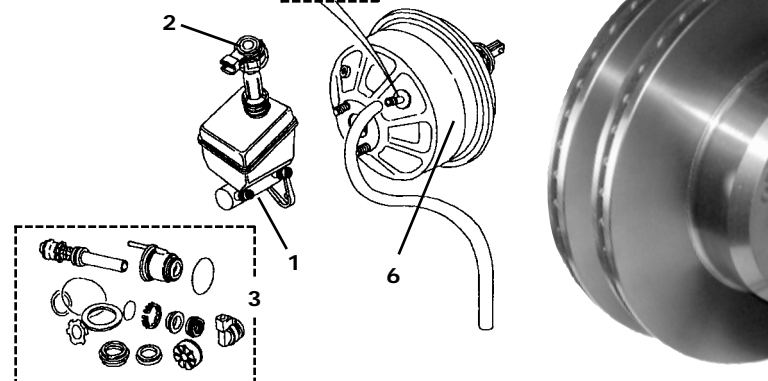

Discovery - Brakes Rear

18.	RNB012	Brake Disc - Discovery I	$ 79.95
	RND024	Brake Disc Vented - Discovery II/RR 38A	$ 75.00
19.	RNB195	Brake Pad Axle Set - Discovery I	$ 47.75
	RND242	Brake Pad Axle Set - Discovery II	$105.00
20.	RNB008	Shim R.H. inner/L.H. outer	$ 2.50
	RNB007	Shim L.H. inner/R.H. outer	$ 2.50
21.	RNB197	Caliper	LH $189.00
	RNB198	Caliper	RH $189.00
22.	RNB246	Caliper Piston Kit (Includes RNB016)	$ 31.50
23.	RNB016	Seal Kit	$ 16.15
24.	RNB021	Seal	$ .90
25.	RNB023	Bleed Nipple	$ 2.85
26.	RNB013	Dust Cover	$ .75
27.	RNS106	ABS Sensor Bushing	$ 23.50
28.	RNB206	Mudshield	LH $ 26.50
	RNB205	Mudshield	RH $ 26.50

Front Calipers - Rebuilt, includes pads & hardware ($100 core charge)

PLB192	Discovery Series I	'94-1999	RH	$249.00
PLB191	Discovery Series I	'94-1999	LH	$249.00
PLD016	Discovery II	'99-2002	RH	$189.00
PLD017	Discovery II	'99-2002	LH	$189.00
PLB014	Range Rover Classic	'87-1989	RH	$269.00
PLB015	Range Rover Classic	'87-1989	LH	$269.00
PLB011	RR Classic ABS & Hunter	'90-1995	RH	$249.00
PLB017	RR Classic ABS & Hunter	'90-1995	LH	$249.00
PLD016	Range Rover 38A	'95-1998	RH	$189.00
PLD017	Range Rover 38A	'95-1998	LH	$189.00

Rear Calipers - Rebuilt, includes pads & hardware ($40 core charge)

PLB019	Discovery Series I	'94-1999	RH	$133.00
PLB020	Discovery Series I	'94-1999	LH	$133.00

Rear Calipers - Rebuilt, includes pads & hardware ($40 core charge)

PLB014	Range Rover Classic	'87-1989	RH	$133.00
PLB015	Range Rover Classic	'87-1989	LH	$133.00
PLB019	Range Rover Classic	'90-1995	RH	$133.00
PLB020	Range Rover Classic	'90-1995	LH	$133.00
PLD004	Range Rover 38A	'95-1996	RH	$133.00
PLD005	Range Rover 38A	'95-1996	LH	$133.00