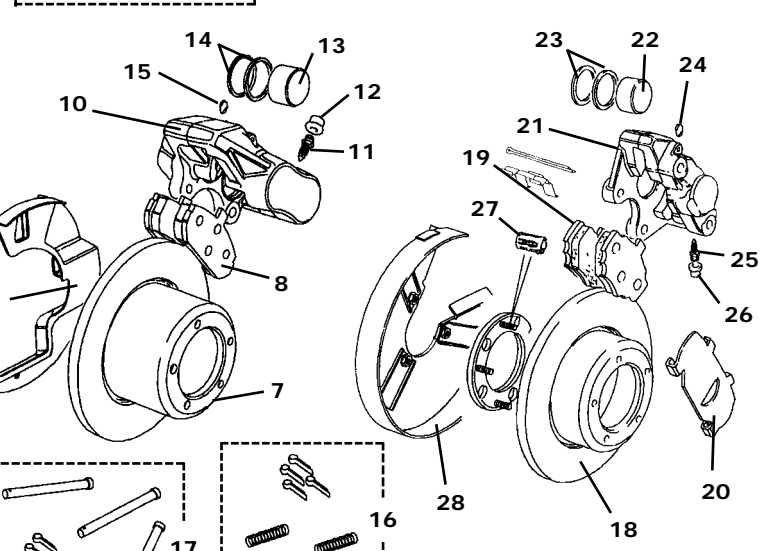

Discovery - Brakes Rear

18.	RNB012	Brake Disc - Discovery I	$ 79.95
	RND024	Brake Disc Vented - Discovery II/RR 38A	$ 75.00
19.	RNB195	Brake Pad Axle Set - Discovery I	$ 47.75
	RND242	Brake Pad Axle Set - Discovery II	$105.00
20.	RNB008	Shim R.H. inner/L.H. outer	$ 2.50
	RNB007	Shim L.H. inner/R.H. outer	$ 2.50
21.	RNB197	Caliper	LH $189.00
	RNB198	Caliper	RH $189.00
22.	RNB246	Caliper Piston Kit (Includes RNB016)	$ 31.50
23.	RNB016	Seal Kit	$ 16.15
24.	RNB021	Seal	$ .90
25.	RNB023	Bleed Nipple	$ 2.85
26.	RNB013	Dust Cover	$ .75
27.	RNS106	ABS Sensor Bushing	$ 23.50
28.	RNB206	Mudshield	LH $ 26.50
	RNB205	Mudshield	RH $ 26.50

Front Calipers - Rebuilt, includes pads & hardware ($100 core charge)

PLB192	Discovery Series I	'94-1999	RH	$249.00
PLB191	Discovery Series I	'94-1999	LH	$249.00
PLD016	Discovery II	'99-2002	RH	$189.00
PLD017	Discovery II	'99-2002	LH	$189.00
PLB014	Range Rover Classic	'87-1989	RH	$269.00
PLB015	Range Rover Classic	'87-1989	LH	$269.00
PLB011	RR Classic ABS & Hunter	'90-1995	RH	$249.00
PLB017	RR Classic ABS & Hunter	'90-1995	LH	$249.00
PLD016	Range Rover 38A	'95-1998	RH	$189.00
PLD017	Range Rover 38A	'95-1998	LH	$189.00

Rear Calipers - Rebuilt, includes pads & hardware ($40 core charge)

PLB019	Discovery Series I	'94-1999	RH	$133.00
PLB020	Discovery Series I	'94-1999	LH	$133.00

Rear Calipers - Rebuilt, includes pads & hardware ($40 core charge)

PLB014	Range Rover Classic	'87-1989	RH	$133.00
PLB015	Range Rover Classic	'87-1989	LH	$133.00
PLB019	Range Rover Classic	'90-1995	RH	$133.00
PLB020	Range Rover Classic	'90-1995	LH	$133.00
PLD004	Range Rover 38A	'95-1996	RH	$133.00
PLD005	Range Rover 38A	'95-1996	LH	$133.00