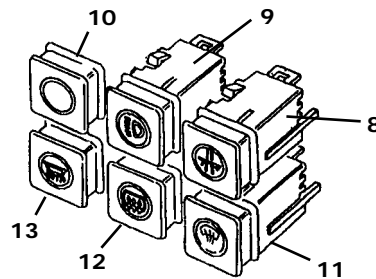

1. **8. Switch Cruise Control**
   - RNE821 Range Rover up to RA647649 $ 14.00
   - RNE683 Range Rover from SA647650 $ 12.25
   - RNE687 Discovery I $ 12.75
2. **9. Switch Auxiliary Lamp**
   - RNE695 Range Rover up to RA647649 $ 11.50
   - RNE691 Range Rover from SA647650 $ 12.00
   - RNE690 Discovery I $ 10.50
3. **10. Blanking Plate**
   - RNB279 Range Rover up to RA647649 $ 1.25
   - RNB025 Range Rover from SA647650 $ 3.25
   - RNE699 Discovery I $ 3.25
4. **11. Switch Heated Screen**
   - RNE741 Range Rover up to RA647649 $ 14.25
   - RNE698 Range Rover from SA647650 $ 11.25
   - RNE777 Discovery I $ 9.50
5. **12. Switch Heated Rear Window**
   - RNE701 Range Rover up to RA647649 $ 14.00
   - RNE685 Range Rover from SA647650 $ 11.25
   - RNE703 Discovery I $ 12.50

1. **13. Switch Courtesy Light**
     - RNE702 Range Rover up to RA647649 $ 15.50
     - RNE684 Range Rover from SA647650 $ 11.25
  2. **14. Switch Heater**
     - RNE706 Range Rover up to RA647649 $ 43.50
  3. **15. Brake Lamp**
     - RNE678 Range Rover with ABS $ 23.50
2. **Bulbs for above switches**
   Range Rover up to RA647649
3. RNE750 Green $ 1.35
   - RNE743 Amber $ 1.35
   - RNE719 Red $ 2.50
4. Range Rover from SA647650 and Discovery I
5. RNE751 Orange $ 2.05
   - RNE752 Green $ 2.05
   - RNE745 Clear $ 3.95