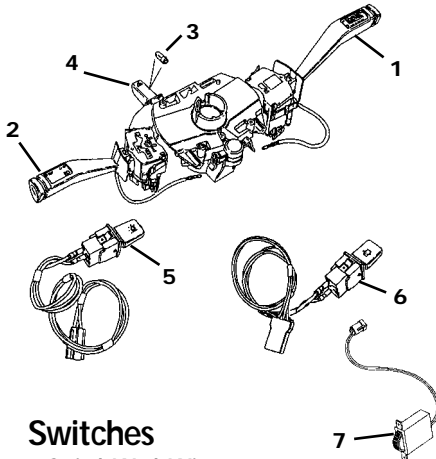

Electrical

Range Rover

Range Rover Classic Dashboard – 1990-1994
Hella cockpit map light, see page 35.

Discovery Series I

Discovery Series I Dashboard – 1996-1998

Switches

- 1. Switch Wash Wipe**
 - RNE717 Range Rover up to JA351032 \$ 55.00
 - RNE712 RR from JA351033 to SA647649 \$ 89.00
 - RNE767 RR from SA647650 and Discovery I \$ 189.00
- 2. Switch Indicator, Headlamp Dip, Horn**
 - RNE705 Range Rover up to SA647649 \$ 95.75
 - RNE760 RR from SA647650 and Discovery I \$ 155.20
- 3. Hazard Indicator**
 - RNE673 Bulb \$ 2.25
- 4. Hazard Switch**
 - RNE713 Range Rover up to RA647649 \$ 4.50
 - RNE772 Range Rover from SA647650 \$ 15.50
- 5. Switch Head and Side Lamp**
 - RNE725 Range Rover up to RA647649 \$ 43.50

- 8. Switch Cruise Control**
 - RNE821 Range Rover up to RA647649 \$ 14.00
 - RNE683 Range Rover from SA647650 \$ 12.25
 - RNE687 Discovery I \$ 12.75
- 9. Switch Auxiliary Lamp**
 - RNE695 Range Rover up to RA647649 \$ 11.50
 - RNE691 Range Rover from SA647650 \$ 12.00
 - RNE690 Discovery I \$ 10.50
- 10. Blanking Plate**
 - RNB279 Range Rover up to RA647649 \$ 1.25
 - RNB025 Range Rover from SA647650 \$ 3.25
 - RNE699 Discovery I \$ 3.25
- 11. Switch Heated Screen**
 - RNE741 Range Rover up to RA647649 \$ 14.25
 - RNE698 Range Rover from SA647650 \$ 11.25
 - RNE777 Discovery I \$ 9.50
- 12. Switch Heated Rear Window**
 - RNE701 Range Rover up to RA647649 \$ 14.00
 - RNE685 Range Rover from SA647650 \$ 11.25
 - RNE703 Discovery I \$ 12.50