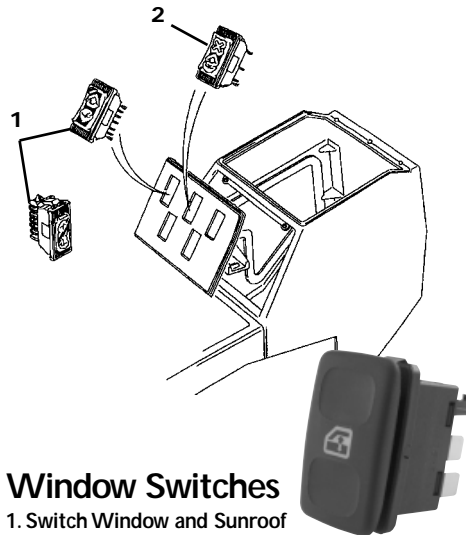

Window Switches

1. **1. Switch Window and Sunroof**
   - RNE726 Range Rover up to RA647649 $ 24.25
   - RNE689 RR from SA647650 and Discovery I $ 12.60
2. **1. Switch Window Rear Door**
   - RNE718 RH Range Rover and Discovery I $ 24.25
   - RNE726 LH Range Rover and Discovery I $ 24.25
3. **2. Switch Isolator**
   - RNE727 Range Rover up to RA647649 $ 24.25
   - RNE815 RR from SA647650 and Discovery I $ 8.00

Seat Switches

1. **1. Seat Switch**
   - RNE722 RH Non-Memory RR and Discovery I $ 135.00
   - RNE723 LH Non-Memory RR and Discovery I $ 135.00
   - RNE728 LH Range Rover Memory $ 169.00
2. **2. Diaphragm**
   - RNE697 Diaphragm $ .75
3. **3. Seat Switch Knobs**
   - Range Rover and Discovery I
   - RNE720 RH Seat Back $ 4.75
   - RNE721 LH Seat Back $ 4.75
   - RNE708 RH Seat Cushion $ 4.95
   - RNE707 LH Seat Cushion $ 4.95

Relays

- RNE674 Electric Seats, Cruise Control, Heat & A/C, Ignition Load, Air Suspension Warning, Front Wiper (Range Rover and Discovery I) $ 9.75
- RNE711 ABS Pump, ABS Load Range Rover $ 30.90
- RNE688 ABS Pump, ABS Load Discovery I $ 39.00
- RNE775 ABS Light Relay Range Rover $ 36.50
- RNE674 ABS Light Relay Discovery $ 9.75